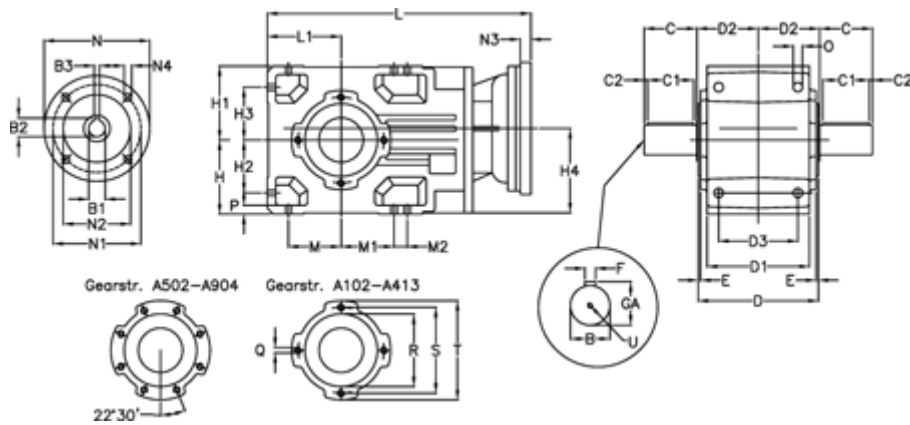

Article number: 29600200542235
 Description: Bevel helical gearbox
 A202UD-5,4-P90B5

Measures

B = 30	D1 = 110	H1 = 80	M2 = 0	Q = M8x15
B1 = 24	D2 = 73	H2 = 60.0	N = 200	R = 95
B2 = 27.3	D3 = 90	H3 = 60.0	N1 = 165	S = 115
B3 = 8	Description = A202UD-xx-P90 B5	H4 = 93.0	N2 = 130	T = 140
C = 60	E = 3.0	L = 325.5	N3 = 0	U = M10x22
C1 = 50	F = 10	L1 = 80	N4 = M10x12	
C2 = 5.0	GA = 33.0	M = 60.0	O = 9.5	
D = 136	H = 80	M1 = 60.0	P = 9	